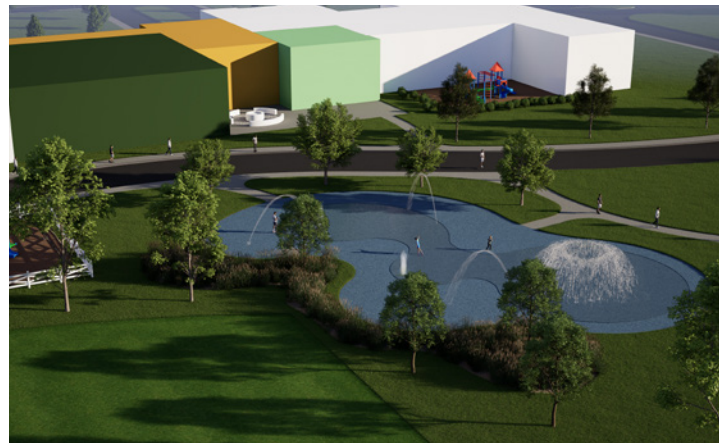

Southaven Campus

Backyard

- Pickleball / Basketball Courts
- Storage buildout
- Landscape and Concrete work
- Firepits
- Re-work parking flow / striping

Gathering Spaces

- Expansion of current cafe (indoor/outdoor)
- Cafe enhancement
- Outdoor A/V

New Vision Projects

Hernando Campus

Backyard

- Walking Paths (combination gravel/paved)
- Firepits
- Splash Pad
- Entry Road from Dilworth (with lighting)
- Additional Parking

Gathering Spaces

- Connect buildings with large atrium including:
 - large gathering space with sliding wooden doors
 - indoor play area for kids
 - additional storage
 - outdoor landscaping
- Cafe expansion from Compel Academy kitchen

NextGen Spaces

- Compel Academy- **See Next Gen and Compel Project Lanes** for more Details!
- Hernando Parent's Day Out - Coming Fall 2026
- Compel Academy After-School Care Program - Started Spring 2026!