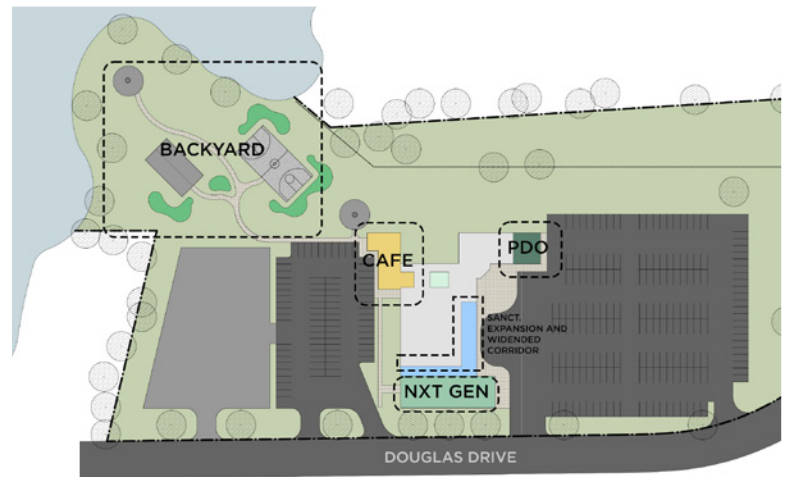

Backyard

- Picnic Pavillion
- Pickleball / Basketball Courts
- Oxbuck fence / landscaping along new boundary line
- Firepits

Gathering Spaces

- 2 additional PDO classrooms added to NE corner
- Adult Restrooms and Mother's Room Space installed near North Hall
- Add 1800sf Cafe/Gathering space with garage doors opening up to the 'backyard' spaces

NextGen Spaces

- Entire South side of building re-designed for Compel Kids
- Take current hallway into Compel Kids into auditorium and straighten back wall of auditorium to add hallway space

New Vision Projects

Southaven Campus

Backyard

- Pickleball / Basketball Courts
- Storage buildout
- Landscape and Concrete work
- Firepits
- Re-work parking flow / striping

Gathering Spaces

- Expansion of current cafe (indoor/outdoor)
- Cafe enhancement
- Outdoor A/V

NextGen Spaces

- Next Gen multi-purpose facility (8,000-10,000sf)
- Serve as central meeting space for Young Adults and Compel Youth
- Serve as classrooms for EQUIP
- Serve as indoor recreational facility for all campuses
- Serve as a small gathering auditorium for all campuses