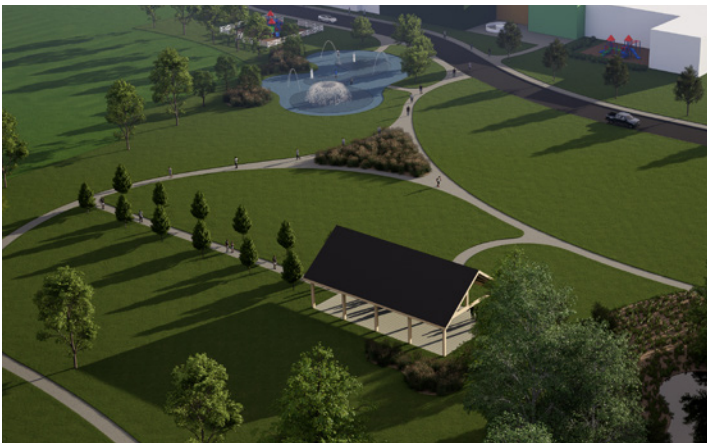

Southaven Campus

Backyard

- Pickleball / Basketball Courts
- Storage buildout
- Landscape and Concrete work
- Firepits
- Re-work parking flow / striping

Gathering Spaces

- Expansion of current cafe (indoor/outdoor)
- Cafe enhancement
- Outdoor A/V

New Vision Projects

Hernando Campus

Backyard

- Walking Paths (combination gravel/paved)
- Firepits
- Splash Pad
- Entry Road from Dilworth (with lighting)
- Additional Parking

Gathering Spaces

- Connect buildings with large atrium including:
 - large gathering space with sliding wooden doors
 - indoor play area for kids
 - additional storage
 - outdoor landscaping
- Cafe expansion from Compel Academy kitchen

NextGen Spaces

- Compel Academy- **See Next Gen and Compel Project Lanes** for more Details!
- Hernando Parent's Day Out - Coming Fall 2026
- Compel Academy After-School Care Program - Started Spring 2026!