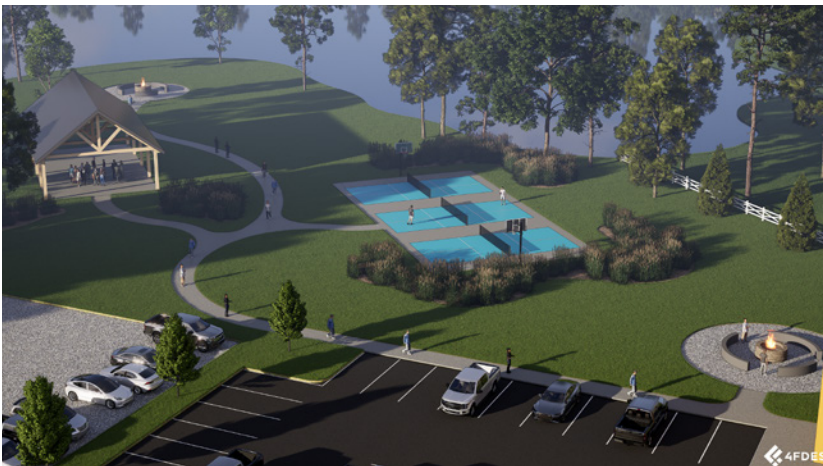

Backyard

- Picnic Pavillion
- Pickleball / Basketball Courts
- Oxbuck fence / landscaping along new boundary line
- Firepits

Gathering Spaces

- 2 additional PDO classrooms added to NE corner
- Adult Restrooms and Mother's Room Space installed near North Hall
- Add 1800sf Cafe/Gathering space with garage doors opening up to the 'backyard' spaces

NextGen Spaces

- Entire South side of building re-designed for Compel Kids
- Take current hallway into Compel Kids into auditorium and straighten back wall of auditorium to add hallway space

New Vision Projects

Southaven Campus

Backyard

- Pickleball / Basketball Courts
- Storage buildout
- Landscape and Concrete work
- Firepits
- Re-work parking flow / striping

Gathering Spaces

- Expansion of current cafe (indoor/outdoor)
- Cafe enhancement
- Outdoor A/V