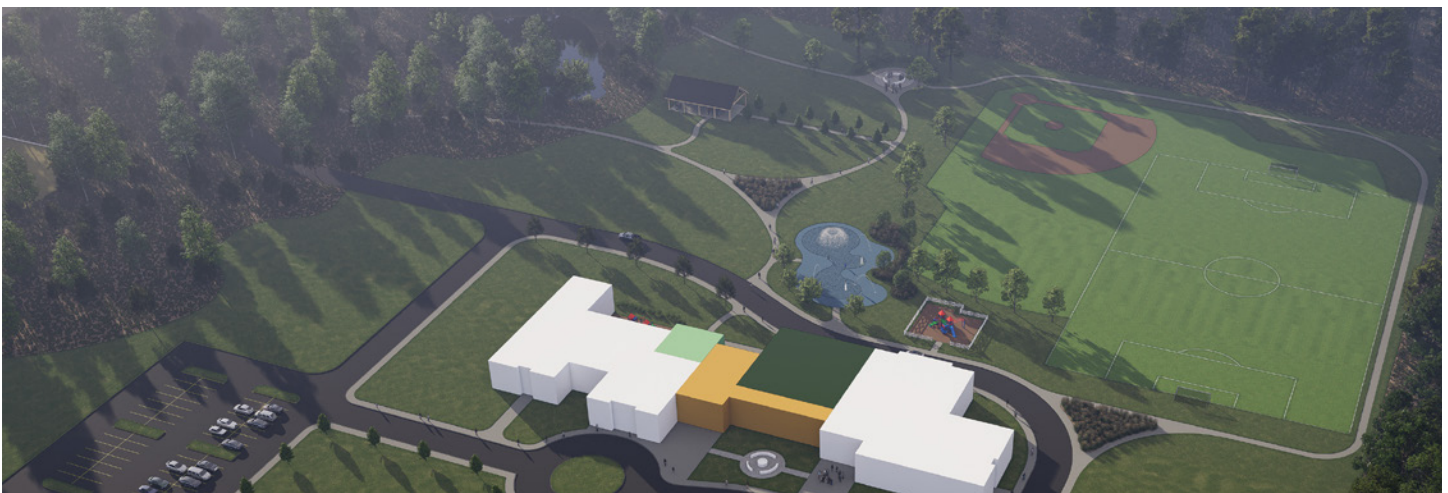

Southaven Campus

Backyard

- Pickleball / Basketball Courts
- Storage buildout
- Landscape and Concrete work
- Firepits
- Re-work parking flow / striping

Gathering Spaces

- Expansion of current cafe (indoor/outdoor)
- Cafe enhancement
- Outdoor A/V

New Vision Projects

Hernando Campus

Backyard

- Walking Paths (combination gravel/paved)
- Firepits
- Splash Pad
- Entry Road from Dilworth (with lighting)
- Additional Parking

Gathering Spaces

- Connect buildings with large atrium including:
 - large gathering space with sliding wooden doors
 - indoor play area for kids
 - additional storage
 - outdoor landscaping
- Cafe expansion from Compel Academy kitchen

NextGen Spaces

- Compel Academy- **See Next Gen and Compel Project Lanes** for more Details!
- Hernando Parent's Day Out - Coming Fall 2026
- Compel Academy After-School Care Program - Started Spring 2026!