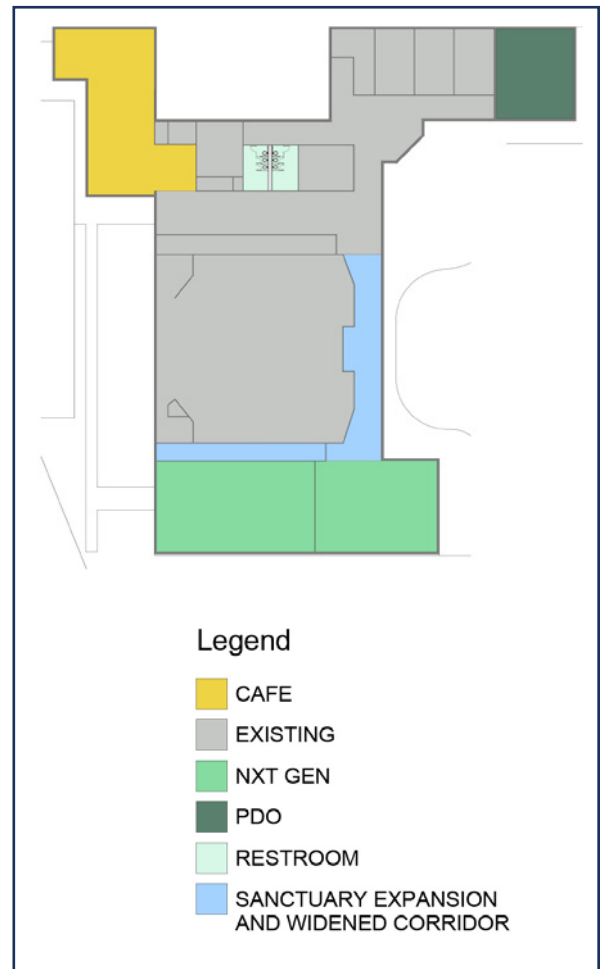

Backyard

- Picnic Pavillion
- Pickleball / Basketball Courts
- Oxbuck fence / landscaping along new boundary line
- Firepits

Gathering Spaces

- 2 additional PDO classrooms added to NE corner
- Adult Restrooms and Mother's Room Space installed near North Hall
- Add 1800sf Cafe/Gathering space with garage doors opening up to the 'backyard' spaces

NextGen Spaces

- Entire South side of building re-designed for Compel Kids
- Take current hallway into Compel Kids into auditorium and straighten back wall of auditorium to add hallway space

New Vision Projects