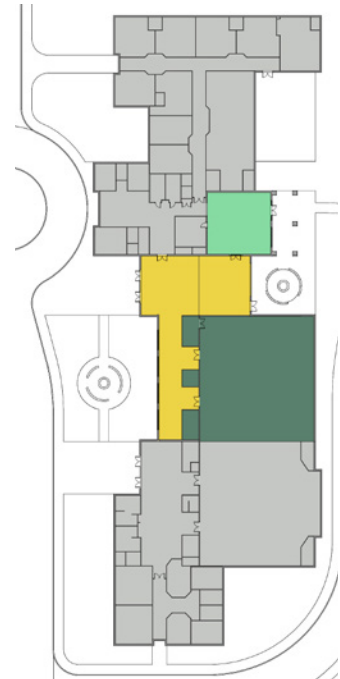

Backyard

- Picnic Pavillion
- Pickleball / Basketball Courts
- Oxbuck fence / landscaping along new boundary line
- Firepits

Gathering Spaces

- 2 additional PDO classrooms added to NE corner
- Adult Restrooms and Mother's Room Space installed near North Hall
- Add 1800sf Cafe/Gathering space with garage doors opening up to the 'backyard' spaces

NextGen Spaces

- Next Gen multi-purpose facility (8,000-10,000sf)
- Serve as central meeting space for Young Adults and Compel Youth
- Serve as classrooms for EQUIP
- Serve as indoor recreational facility for all campuses
- Serve as a small gathering auditorium for all campuses

New Vision Projects

Hernando Campus

Backyard

- Walking Paths (combination gravel/paved)
- Firepits
- Splash Pad
- Entry Road from Dilworth (with lighting)
- Additional Parking

Gathering Spaces

- Connect buildings with large atrium including:
 - large gathering space with sliding wooden doors
 - indoor play area for kids
 - additional storage
 - outdoor landscaping
- Cafe expansion from Compel Academy kitchen

NextGen Spaces

- Compel Academy- **See Next Gen and Compel Project Lanes** for more Details!
- Hernando Parent's Day Out - Coming Fall 2026
- Compel Academy After-School Care Program - Started Spring 2026!